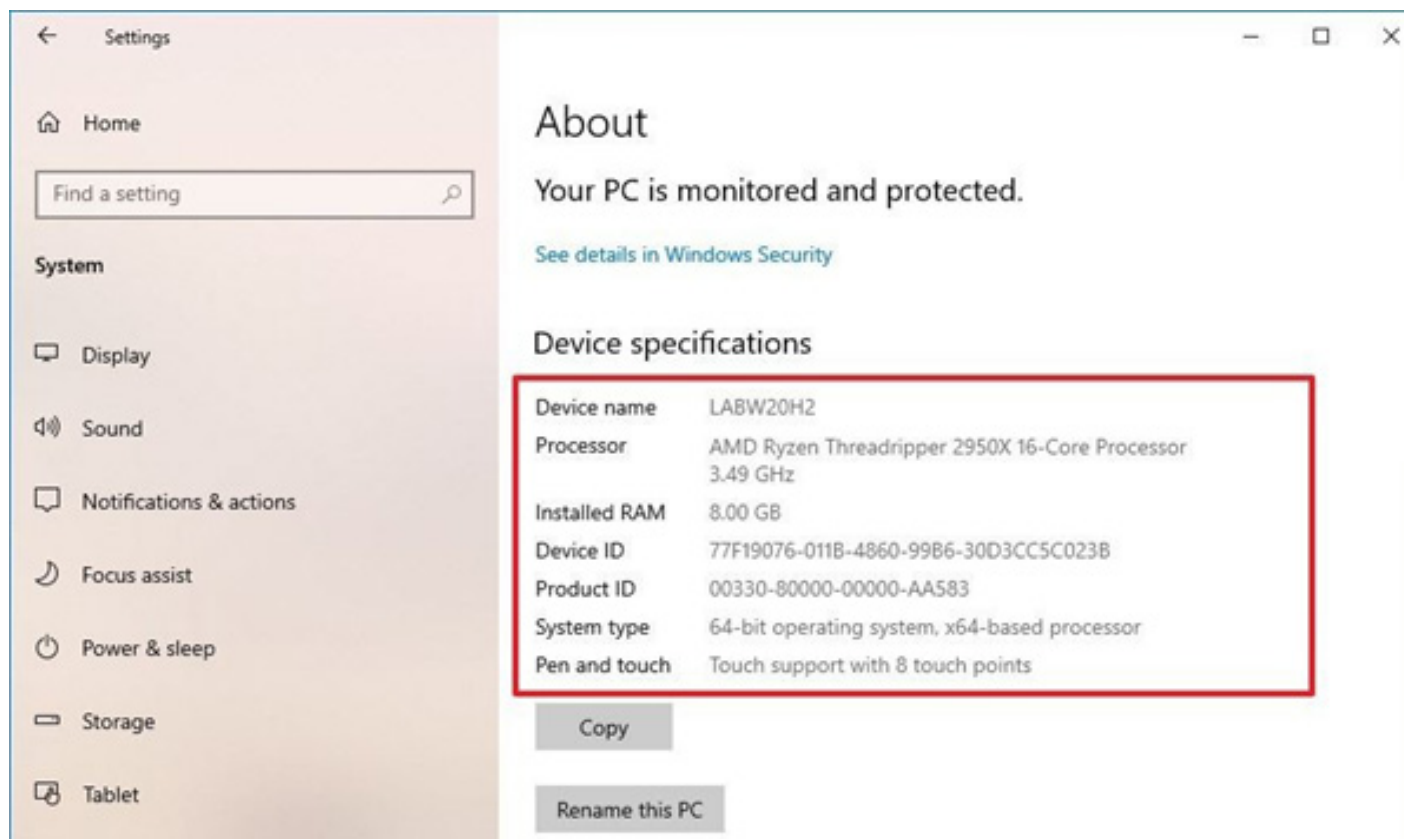

Processor & RAM

- 1) Open Settings.
- 2) Click on System.
- 3) Click on About.
- 4) Under the Device specifications section, check the processor, system memory (RAM), architecture (32-bit or 64-bit)

Graphics Card